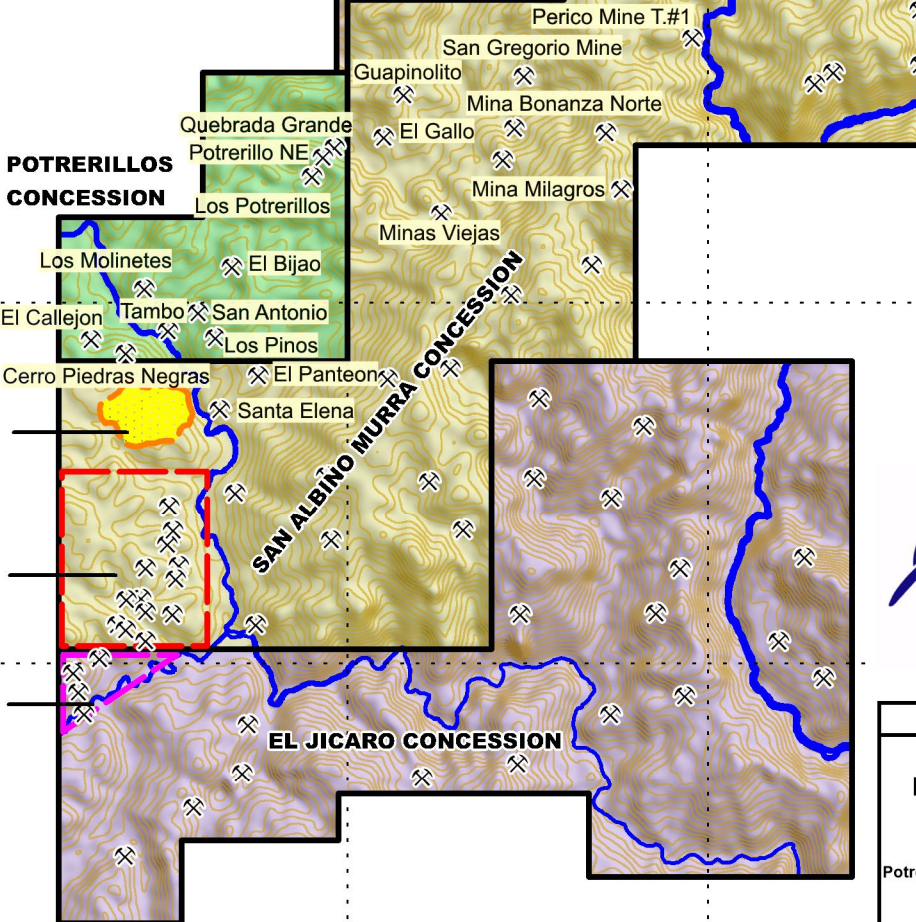

595,000 mE

600,000 mE

605,000 mE

610,000 mE

LEGEND

-  Prospect location
-  San Albino Gold Deposit
-  Las Conchitas Area
-  El Golfo Area
-  El Golfo Area

**LA SEGOVIANA
CONCESSION**

**POTRERILLOS
CONCESSION**

SAN ALBIÑO MURRA CONCESSION

EL JICARO CONCESSION

San Albino
Gold Deposit

Las Conchitas Area

El Golfo Area

MAKO MINING CORP.

PROSPECTS LOCATION

Potreros and San Albino - Murra Concessions
Nueva Segovia, Nicaragua

Projection: UTM WGS84, Zone 16N

Autor: Mauricio Espinoza

Date : September 7, 2020

Drawn by: Emir Zeledon

Scale: 1 : 100,000

595,000 mE

600,000 mE

605,000 mE

610,000 mE

1,530,000 mN

1,525,000 mN

1,520,000 mN

1,515,000 mN

1,510,000 mN

1,530,000 mN

1,525,000 mN