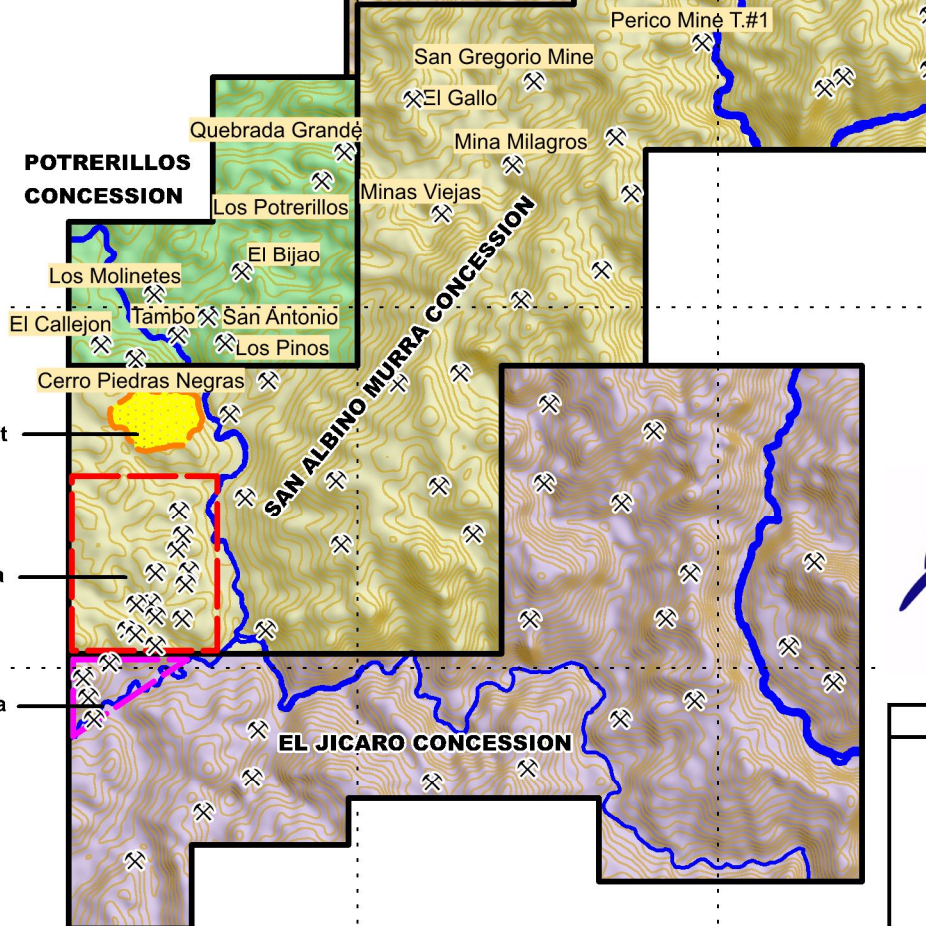

595,000 mE

600,000 mE

605,000 mE

610,000 mE

LEGEND

-  Prospect location
-  San Albino Gold Deposit
-  Las Conchitas Area
-  El Golfo Area

**LA SEGOVIANA
CONCESSION**

**POTRERILLOS
CONCESSION**

SAN ALBINO MURRA CONCESSION

EL JICARO CONCESSION

MAKO MINING CORP.

**REGIONAL EXPLORATION
PROGRAM**

Nueva Segovia, Nicaragua

Projection: UTM WGS84, Zone 16N

Autor:	Date : August 7, 2020
Drawn by: Emir Zeledon	Scale: 1 : 100,000

1,530,000 mN

1,525,000 mN

1,520,000 mN

1,515,000 mN

1,510,000 mN

1,530,000 mN

1,525,000 mN

1,520,000 mN

1,515,000 mN

1,510,000 mN

595,000 mE

600,000 mE

605,000 mE

610,000 mE

1,505,000 mN